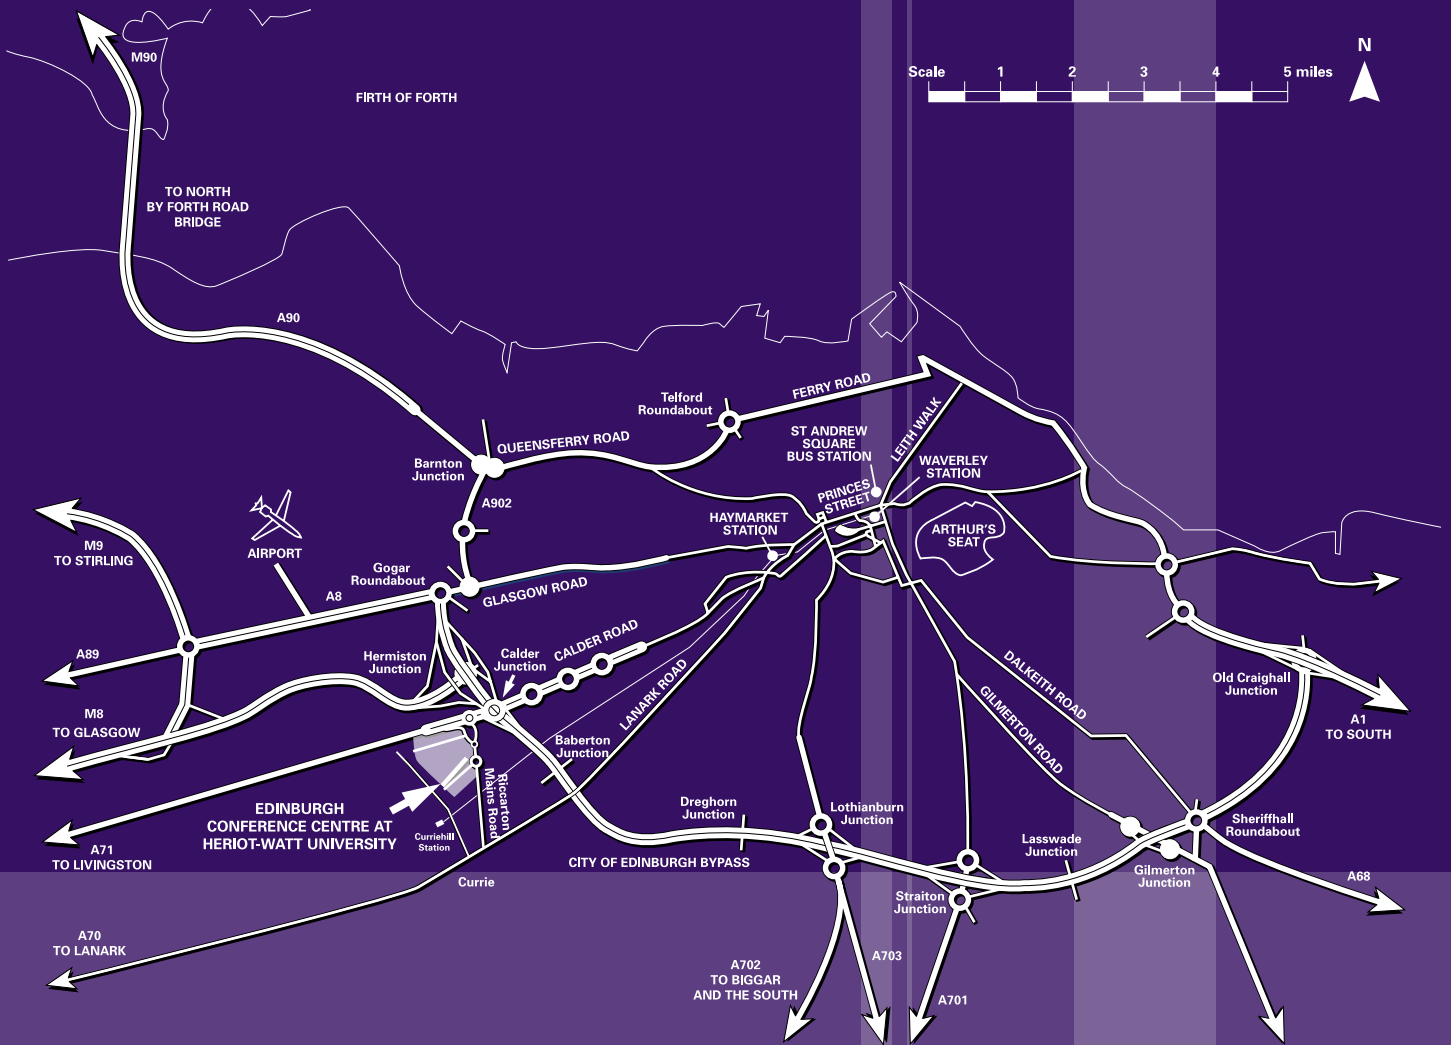

EDINBURGH
CONFERENCE
CENTRE

HERIOT-WATT UNIVERSITY

James Watt Centre |

edinburgh

The Scottish capital's leading
academic conference venue

- Modern practical conference venue
- Impressive well equipped tiered auditorium for up to 600
- Versatile breakout rooms each with the ability to sub-divide
- Extensive poster display walkway; spacious social area for registration and networking

conference

Peaceful surroundings combined
with modern facilities

- Woodland campus on the edge of Edinburgh city centre
- Two distinct, yet fully integrated, dedicated conference facilities
 - our flagship James Watt Centre
- Diverse range of contemporary facilities and services on one single site
- Affordable rate options to suit all budgets

centre

Peaceful surroundings combined
with modern facilities

- Woodland campus on the edge of Edinburgh city centre
- Two distinct, yet fully integrated, dedicated conference facilities
 - our flagship James Watt Centre
- Diverse range of contemporary facilities and services on one single site
- Affordable rate options to suit all budgets